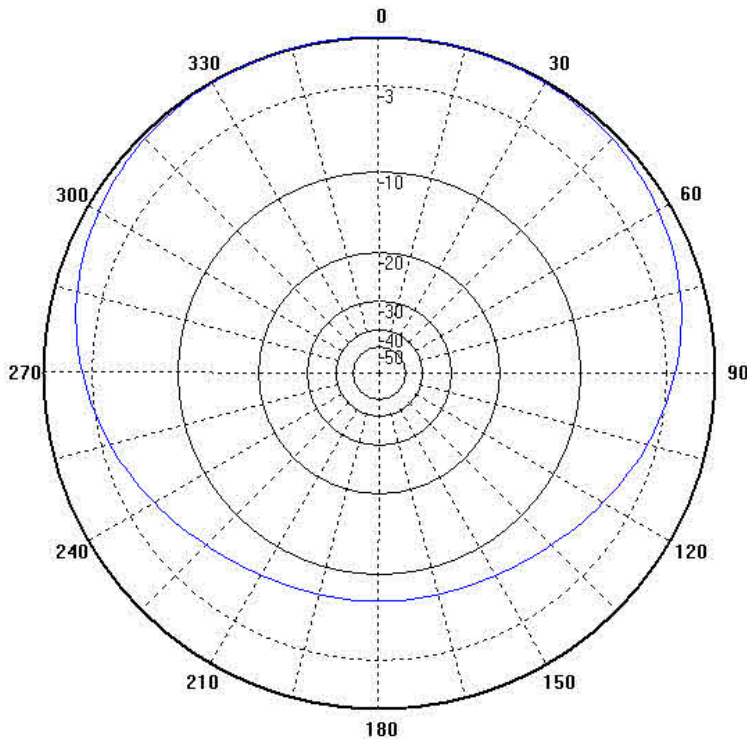

PROFESSIONAL SERIES OFFSET PROex216-7-Q-0-N4 Polar Plots

Horizontal

Vertical